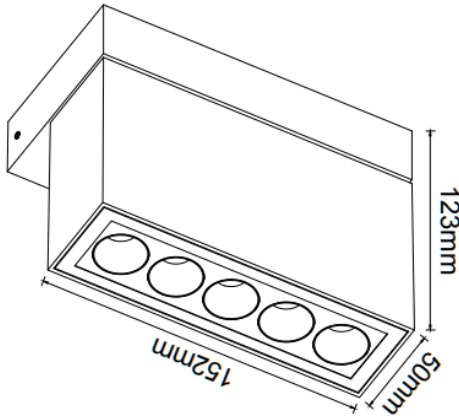

STARO-W

Lavov wall fixture from the family STARO-W with a power of 10W and a 45 degrees beam angle. Finished in Black colour. Dimensions 151X123X73mm.. With a total lumen output of 1080lm and a luminous efficiency of 90lm/W. CCT 3000K. Driver ON-OFF. Made in Die Cast Aluminium Body, Front Cover Tempered Glass. .IP65. IK06

Dimensions

Product dimensions (mm) **151X123X73mm**

Scheme

Photometry

Item code	86.OW24.1331.02
Product type	Outdoor
Category	Wall Light
Family	STARO-W
Pictograms	

Product	
Real power (W)	10
Real luminous flux (Lm)	1080
Luminous efficiency (Lm/W)	90
Beam angle (°)	45
Life time (h)	50000h L80B10
IP	IP65
Colour	Black
Control gear included	Yes
Control gear	ON-OFF
Light source	LED
Type of LED	SMD
Colour temperature (K)	3000
Colour consistency (SDCM)	SDCM3
CRI	90
IK	IK06