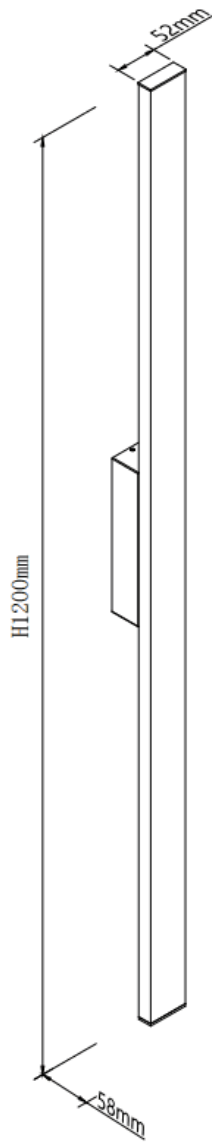

Platen

Lavov wall fixture from the family Platen with a power of 20W and a 120 degrees beam angle. Finished in White colour. Dimensions 1200x52x55mm.. With a total lumen output of 1600lm and a luminous efficiency of 80lm/W. CCT 3000K. Driver On-Off. Made in Extruded aluminium body and PC diffuser .IP65. IK08

Item code	86.OW24.2301.01
Product type	Outdoor
Category	Wall Light
Family	Platen
Pictograms	

Dimensions

Product dimensions (mm) **1200x52x55mm**

Scheme

Product	
Real power (W)	20
Real luminous flux (Lm)	1600
Luminous efficiency (Lm/W)	80
Beam angle (°)	120
Life time (h)	50000h L70B10
IP	IP65
Electrical class insulation	Clas I
Colour	White
Control gear included	Yes
Control gear	On-Off
Power Factor	>0,9
Flicker Free	Yes
Light source	LED
Type of LED	SMD
Colour temperature (K)	3000
Colour consistency (SDCM)	5SDCM
CRI	90
IK	IK08