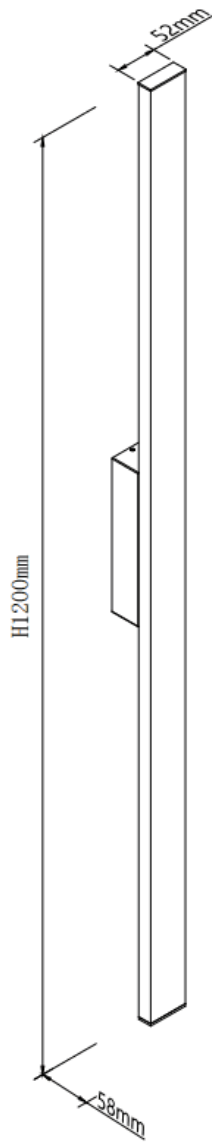

Platen

Lavov wall fixture from the family Platen with a power of 20W and a 120 degrees beam angle. Finished in Black colour. Dimensions 1200x52x55mm.. With a total lumen output of 1600lm and a luminous efficiency of 80lm/W. CCT 3000K. Driver On-Off. Made in Extruded aluminium body and PC diffuser .IP65. IK08

Item code	86.OW24.2301.02
Product type	Outdoor
Category	Wall Light
Family	Platen
Pictograms	

Dimensions

Product dimensions (mm) **1200x52x55mm**

Scheme

Product	
Real power (W)	20
Real luminous flux (Lm)	1600
Luminous efficiency (Lm/W)	80
Beam angle (°)	120
Life time (h)	50000h L70B10
IP	IP65
Electrical class insulation	Clas I
Colour	Black
Control gear included	Yes
Control gear	On-Off
Power Factor	>0,9
Flicker Free	Yes
Light source	LED
Type of LED	SMD
Colour temperature (K)	3000
Colour consistency (SDCM)	5SDCM
CRI	90
IK	IK08