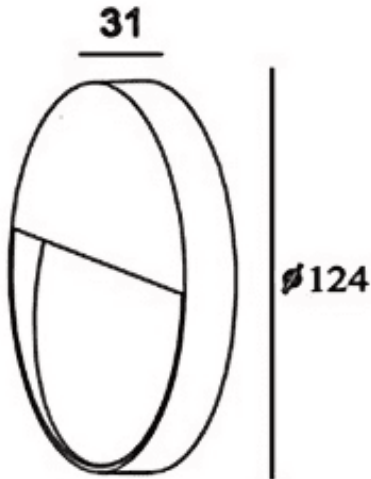

DISC

Lavov wall fixture from the family DISC with a power of 4W and a 90 degrees beam angle. Finished in Grey colour. Dimensions $\Phi 124 \times 31$ mm.. With a total lumen output of 320lm and a luminous efficiency of 80lm/W. CCT 3000K. Driver On-Off. Made in Extruded aluminium body and PC diffuser .IP65. IK08

Dimensions

Product dimensions (mm) $\Phi 124 \times 31$ mm

Scheme

Photometry

Item code	86.OW25.1301.03
Product type	Outdoor
Category	Wall Light
Family	DISC
Pictograms	

Product

Real power (W)	4
Real luminous flux (Lm)	320
Luminous efficiency (Lm/W)	80
Beam angle (°)	90
Life time (h)	50000h L70B10
IP	IP65
Electrical class insulation	Clas I
Colour	Grey
Control gear included	Yes
Control gear	On-Off
Power Factor	>0,9
Flicker Free	Yes
Light source	LED
Type of LED	SMD
Colour temperature (K)	3000
Colour consistency (SDCM)	5SDCM
CRI	90
IK	IK08