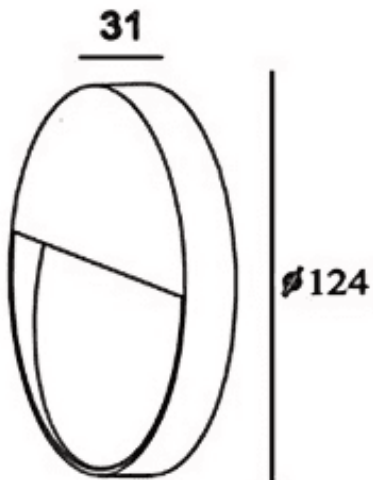

### DISC

Lavov wall fixture from the family DISC with a power of 4W and a 90 degrees beam angle. Finished in Grey colour. Dimensions  $\Phi 124 \times 31$ mm.. With a total lumen output of 320lm and a luminous efficiency of 80lm/W. CCT 3000K. Driver On-Off. Made in Extruded aluminium body and PC diffuser .IP65. IK08

### Dimensions

Product dimensions (mm)  $\Phi 124 \times 31$ mm

### Photometry

Item code	86.OW25.1301.03
Product type	Outdoor
Category	Wall Light
Family	DISC
Pictograms	

Product	
Real power (W)	4
Real luminous flux (Lm)	320
Luminous efficiency (Lm/W)	80
Beam angle (°)	90
Life time (h)	50000h L70B10
IP	IP65
Electrical class insulation	Clas I
Colour	Grey
Control gear included	Yes
Control gear	On-Off
Power Factor	>0,9
Flicker Free	Yes
Light source	LED
Type of LED	SMD
Colour temperature (K)	3000
Colour consistency (SDCM)	5SDCM
CRI	90
IK	IK08