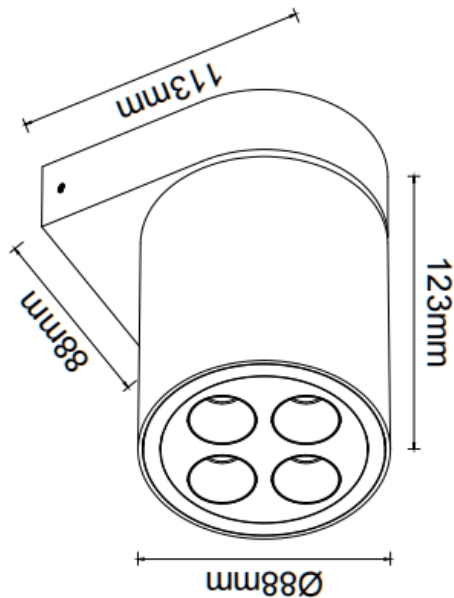

SDOWN-W

Lavov wall fixture from the family SDOWN-W with a power of 8W and a 15 degrees beam angle. Finished in White colour. Dimensions 88X113X123mm.. With a total lumen output of 900lm and a luminous efficiency of 90lm/W. CCT 3000K. Driver ON-OFF. Made in Die Cast Aluminium Body, Front Cover Tempered Glass. .IP65. IK06

Dimensions

Product dimensions (mm) **88*113*123mm**

Scheme

Item code	86.OW25.1311.01
Product type	Outdoor
Category	Wall Light
Family	SDOWN-W
Pictograms	      

Product	
Real power (W)	8
Real luminous flux (Lm)	900
Luminous efficiency (Lm/W)	90
Beam angle (°)	15
Life time (h)	50000h L80B10
IP	IP65
Colour	White
Control gear included	Yes
Control gear	ON-OFF
Light source	LED
Type of LED	SMD
Colour temperature (K)	3000
Colour consistency (SDCM)	SDCM3
CRI	90
IK	IK06