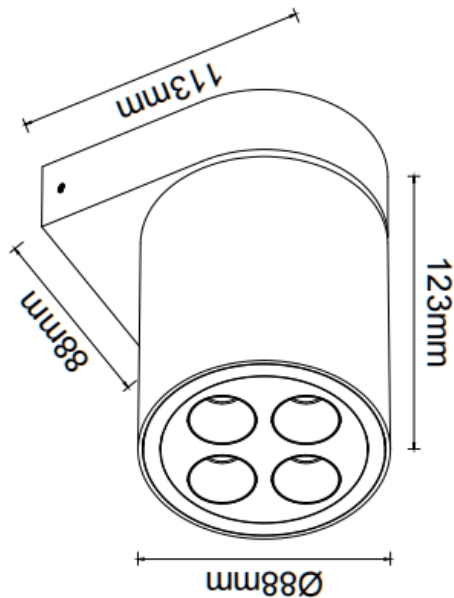

### SDOWN-W

Lavov wall fixture from the family SDOWN-W with a power of 8W and a 15 degrees beam angle. Finished in Black colour. Dimensions 88X113X123mm.. With a total lumen output of 900lm and a luminous efficiency of 90lm/W. CCT 3000K. Driver ON-OFF. Made in Die Cast Aluminium Body, Front Cover Tempered Glass. .IP65. IK06

#### Dimensions

Product dimensions (mm) 88X113X123mm

#### Scheme

Item code	86.OW25.1311.02
Product type	Outdoor
Category	Wall Light
Family	SDOWN-W
Pictograms	      

Product	
Real power (W)	8
Real luminous flux (Lm)	900
Luminous efficiency (Lm/W)	90
Beam angle (°)	15
Life time (h)	50000h L80B10
IP	IP65
Colour	Black
Control gear included	Yes
Control gear	ON-OFF
Light source	LED
Type of LED	SMD
Colour temperature (K)	3000
Colour consistency (SDCM)	SDCM3
CRI	90
IK	IK06