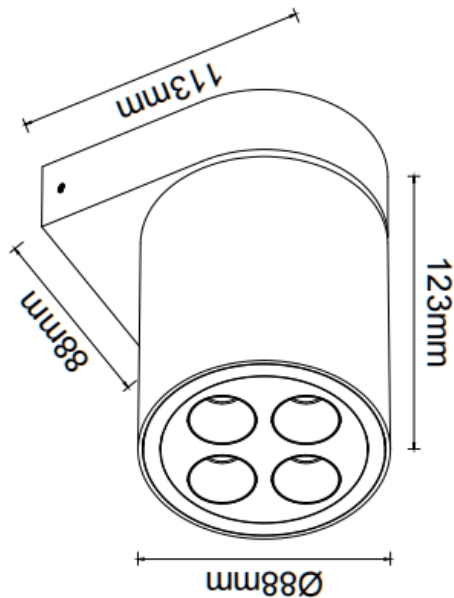

SDOWN-W

Lavov wall fixture from the family SDOWN-W with a power of 8W and a 15 degrees beam angle. Finished in Black colour. Dimensions 88X113X123mm.. With a total lumen output of 900lm and a luminous efficiency of 90lm/W. CCT 3000K. Driver ON-OFF. Made in Die Cast Aluminium Body, Front Cover Tempered Glass. .IP65. IK06

Dimensions

Product dimensions (mm) 88X113X123mm

Scheme

Item code	86.OW25.1311.02
Product type	Outdoor
Category	Wall Light
Family	SDOWN-W
Pictograms	

Product	
Real power (W)	8
Real luminous flux (Lm)	900
Luminous efficiency (Lm/W)	90
Beam angle (°)	15
Life time (h)	50000h L80B10
IP	IP65
Colour	Black
Control gear included	Yes
Control gear	ON-OFF
Light source	LED
Type of LED	SMD
Colour temperature (K)	3000
Colour consistency (SDCM)	SDCM3
CRI	90
IK	IK06