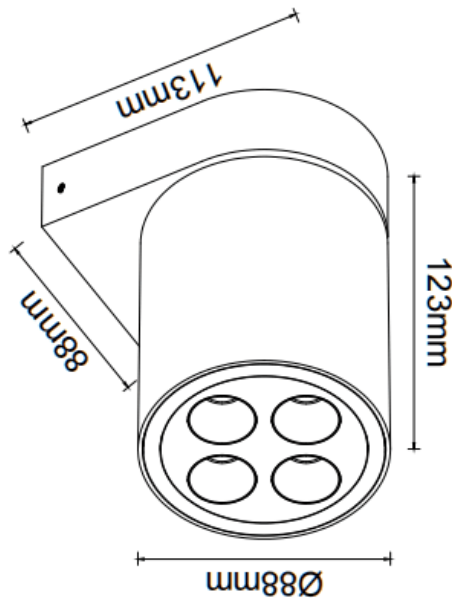

SDOWN-W

Lavov wall fixture from the family SDOWN-W with a power of 8W and a 24 degrees beam angle. Finished in White colour. Dimensions 88X113X123mm.. With a total lumen output of 900lm and a luminous efficiency of 90lm/W. CCT 3000K. Driver ON-OFF. Made in Die Cast Aluminium Body, Front Cover Tempered Glass. .IP65. IK06

Dimensions

Product dimensions (mm) **88*113*123mm**

Scheme

| | |
|--------------|--|
| Item code | 86.OW25.1321.01 |
| Product type | Outdoor |
| Category | Wall Light |
| Family | SDOWN-W |
| Pictograms |        |

| | |
|----------------------------|----------------------|
| Product | |
| Real power (W) | 8 |
| Real luminous flux (Lm) | 900 |
| Luminous efficiency (Lm/W) | 90 |
| Beam angle (°) | 24 |
| Life time (h) | 50000h L80B10 |
| IP | IP65 |
| Colour | White |
| Control gear included | Yes |
| Control gear | ON-OFF |
| Light source | LED |
| Type of LED | SMD |
| Colour temperature (K) | 3000 |
| Colour consistency (SDCM) | SDCM3 |
| CRI | 90 |
| IK | IK06 |