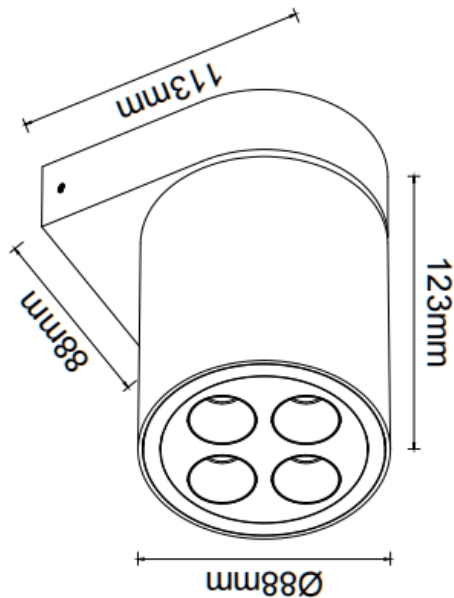

### SDOWN-W

Lavov wall fixture from the family SDOWN-W with a power of 8W and a 24 degrees beam angle. Finished in Black colour. Dimensions 88X113X123mm.. With a total lumen output of 900lm and a luminous efficiency of 90lm/W. CCT 3000K. Driver ON-OFF. Made in Die Cast Aluminium Body, Front Cover Tempered Glass. .IP65. IK06

#### Dimensions

Product dimensions (mm) 123X113X88mm

#### Scheme

Item code	86.OW25.1321.02
Product type	Outdoor
Category	Wall Light
Family	SDOWN-W
Pictograms	

Product	
Real power (W)	8
Real luminous flux (Lm)	900
Luminous efficiency (Lm/W)	90
Beam angle (°)	24
Life time (h)	50000h L80B10
IP	IP65
Colour	Black
Control gear included	Yes
Control gear	ON-OFF
Light source	LED
Type of LED	SMD
Colour temperature (K)	3000
Colour consistency (SDCM)	SDCM3
CRI	90
IK	IK06