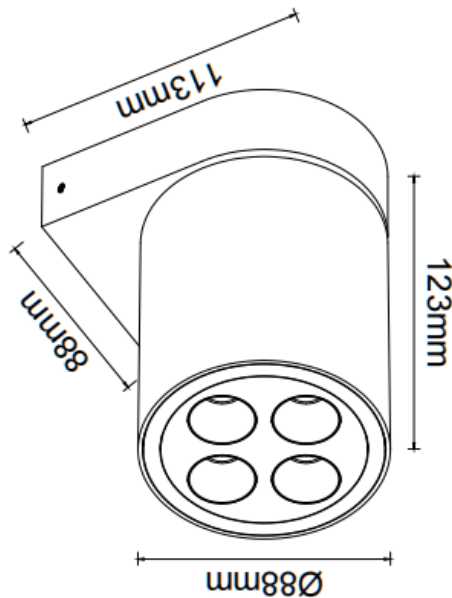

### SDOWN-W

Lavov wall fixture from the family SDOWN-W with a power of 8W and a 24 degrees beam angle. Finished in Black colour. Dimensions 88X113X123mm.. With a total lumen output of 900lm and a luminous efficiency of 90lm/W. CCT 3000K. Driver ON-OFF. Made in Die Cast Aluminium Body, Front Cover Tempered Glass. .IP65. IK06

#### Dimensions

Product dimensions (mm) 123X113X88mm

#### Scheme

Item code	86.OW25.1321.02
Product type	Outdoor
Category	Wall Light
Family	SDOWN-W
Pictograms	

Product	
Real power (W)	8
Real luminous flux (Lm)	900
Luminous efficiency (Lm/W)	90
Beam angle (°)	24
Life time (h)	50000h L80B10
IP	IP65
Colour	Black
Control gear included	Yes
Control gear	ON-OFF
Light source	LED
Type of LED	SMD
Colour temperature (K)	3000
Colour consistency (SDCM)	SDCM3
CRI	90
IK	IK06