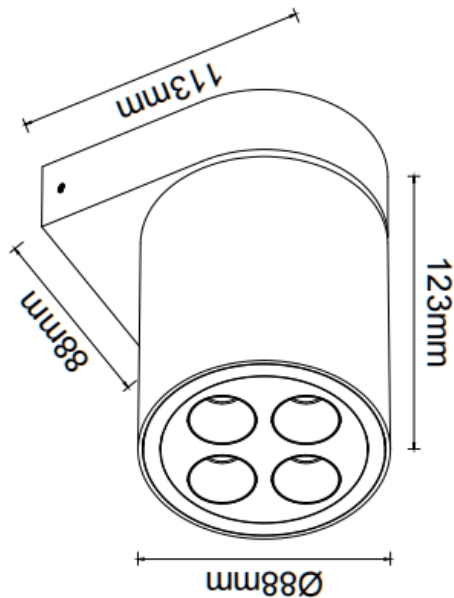

### SDOWN-W

Lavov wall fixture from the family SDOWN-W with a power of 8W and a 45 degrees beam angle. Finished in White colour. Dimensions 88X113X123mm.. With a total lumen output of 900lm and a luminous efficiency of 90lm/W. CCT 3000K. Driver ON-OFF. Made in Die Cast Aluminium Body, Front Cover Tempered Glass. .IP65. IK06

#### Dimensions

Product dimensions (mm) 88X113X123mm

#### Photometry

Item code	86.OW25.1331.01
Product type	Outdoor
Category	Wall Light
Family	SDOWN-W
Pictograms	

Product	
Real power (W)	8
Real luminous flux (Lm)	900
Luminous efficiency (Lm/W)	90
Beam angle (°)	45
Life time (h)	50000h L80B10
IP	IP65
Colour	White
Control gear included	Yes
Control gear	ON-OFF
Light source	LED
Type of LED	SMD
Colour temperature (K)	3000
Colour consistency (SDCM)	SDCM3
CRI	90
IK	IK06