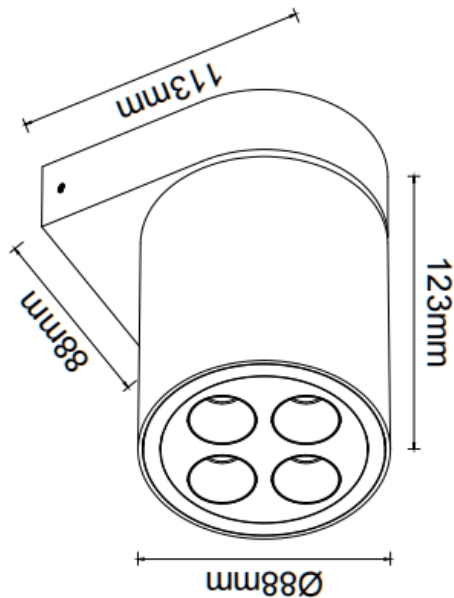

SDOWN-W

Lavov wall fixture from the family SDOWN-W with a power of 8W and a 45 degrees beam angle. Finished in Black colour. Dimensions 88X113X123mm.. With a total lumen output of 900lm and a luminous efficiency of 90lm/W. CCT 3000K. Driver ON-OFF. Made in Die Cast Aluminium Body, Front Cover Tempered Glass. .IP65. IK06

Dimensions

Product dimensions (mm) 88X113X123mm

Scheme

Photometry

Item code	86.OW25.1331.02
Product type	Outdoor
Category	Wall Light
Family	SDOWN-W
Pictograms	

Product	
Real power (W)	8
Real luminous flux (Lm)	900
Luminous efficiency (Lm/W)	90
Beam angle (°)	45
Life time (h)	50000h L80B10
IP	IP65
Colour	Black
Control gear included	Yes
Control gear	ON-OFF
Light source	LED
Type of LED	SMD
Colour temperature (K)	3000
Colour consistency (SDCM)	SDCM3
CRI	90
IK	IK06