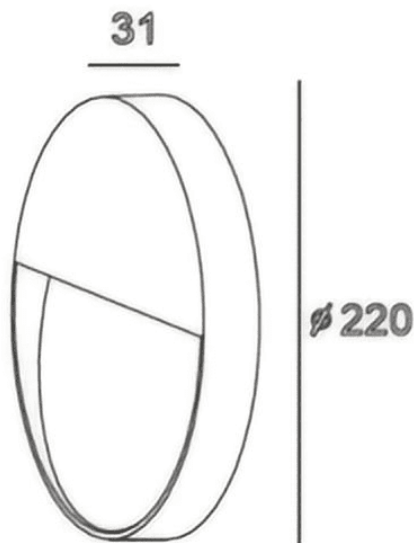

### DISC

Lavov wall fixture from the family DISC with a power of 8W and a 90 degrees beam angle. Finished in Grey colour. Dimensions  $\Phi 220 \times 31$ mm.. With a total lumen output of 640lm and a luminous efficiency of 80lm/W. CCT 3000K. Driver On-Off. Made in Extruded aluminium body and PC diffuser .IP65. IK08

#### Dimensions

Product dimensions (mm)  $\Phi 220 \times 31$ mm

#### Scheme

Item code	86.OW25.2301.03
Product type	Outdoor
Category	Wall Light
Family	DISC
Pictograms	

Product	
Real power (W)	8
Real luminous flux (Lm)	640
Luminous efficiency (Lm/W)	80
Beam angle (°)	90
Life time (h)	50000h L70B10
IP	IP65
Electrical class insulation	Clas I
Colour	Grey
Control gear included	Yes
Control gear	On-Off
Power Factor	>0,9
Flicker Free	Yes
Light source	LED
Type of LED	SMD
Colour temperature (K)	3000
Colour consistency (SDCM)	5SDCM
CRI	90
IK	IK08