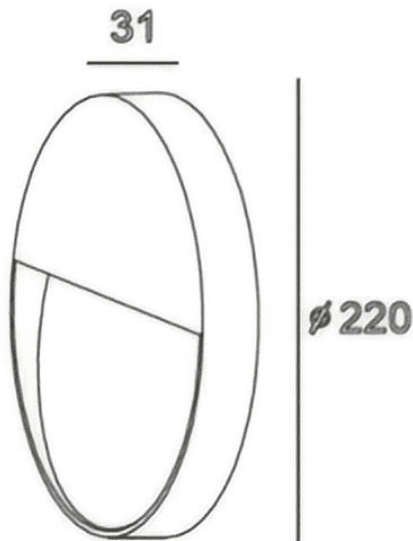

DISC

Lavov wall fixture from the family DISC with a power of 8W and a 90 degrees beam angle. Finished in Grey colour. Dimensions $\Phi 220 \times 31$ mm. With a total lumen output of 640lm and a luminous efficiency of 80lm/W. CCT 3000K. Driver On-Off. Made in Extruded aluminium body and PC diffuser .IP65. IK08

Dimensions

Product dimensions (mm) $\Phi 220 \times 31$ mm

Scheme

Item code	86.OW25.2301.03
Product type	Outdoor
Category	Wall Fixtures
Family	DISC
Pictograms	

Product	
Real power (W)	8
Real luminous flux (Lm)	640
Luminous efficiency (Lm/W)	80
Beam angle (°)	90
Life time (h)	50000h L70B10
IP	IP65
Electrical class insulation	Clas I
Colour	Grey
Control gear included	Yes
Control gear	On-Off
Power Factor	>0,9
Flicker Free	Yes
Light source	LED
Type of LED	SMD
Colour temperature (K)	3000
Colour consistency (SDCM)	<5SDCM
CRI	90
IK	IK08