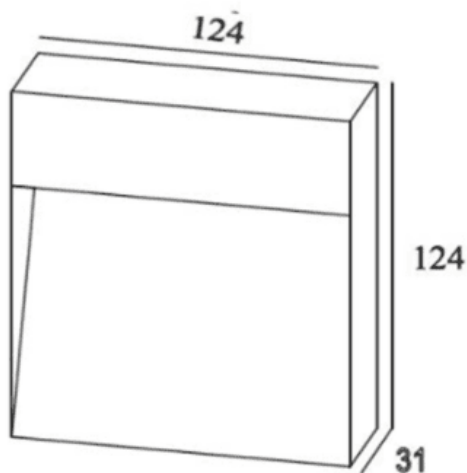

SQUARE

Lavov wall fixture from the family SQUARE with a power of 4W and a 90 degrees beam angle. Finished in Grey colour. Dimensions 124*124*31mm.. With a total lumen output of 320lm and a luminous efficiency of 80lm/W. CCT 3000K. Driver On-Off. Made in Extruded aluminium body and PC diffuser .IP65. IK08

Item code	86.OW26.1301.03
Product type	Outdoor
Category	Wall Light
Family	SQUARE
Pictograms	

Dimensions

Product dimensions (mm) 124*124*31mm

Scheme

Photometry

Product	
Real power (W)	4
Real luminous flux (Lm)	320
Luminous efficiency (Lm/W)	80
Beam angle (°)	90
Life time (h)	50000h L70B10
IP	IP65
Electrical class insulation	Clas I
Colour	Grey
Control gear included	Yes
Control gear	On-Off
Power Factor	>0,9
Flicker Free	Yes
Light source	LED
Type of LED	SMD
Colour temperature (K)	3000
Colour consistency (SDCM)	5SDCM
CRI	90
IK	IK08