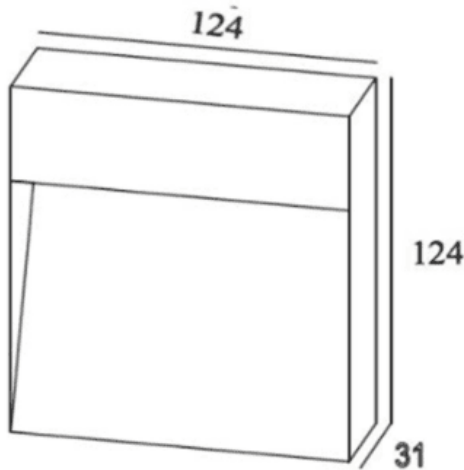

SQUARE

Lavov wall fixture from the family SQUARE with a power of 4W and a 90 degrees beam angle. Finished in Grey colour. Dimensions 124*124*31mm.. With a total lumen output of 320lm and a luminous efficiency of 80lm/W. CCT 3000K. Driver On-Off. Made in Extruded aluminium body and PC diffuser .IP65. IK08

Dimensions

Product dimensions (mm) **124*124*31mm**

Scheme

Photometry

Item code	86.OW26.1301.03
Product type	Outdoor
Category	Wall Light
Family	SQUARE
Pictograms	
Product	
Real power (W)	4
Real luminous flux (Lm)	320
Luminous efficiency (Lm/W)	80
Beam angle (°)	90
Life time (h)	50000h L70B10
IP	IP65
Electrical class insulation	Clas I
Colour	Grey
Control gear included	Yes
Control gear	On-Off
Power Factor	>0,9
Flicker Free	Yes
Light source	LED
Type of LED	SMD
Colour temperature (K)	3000
Colour consistency (SDCM)	5SDCM
CRI	90
IK	IK08