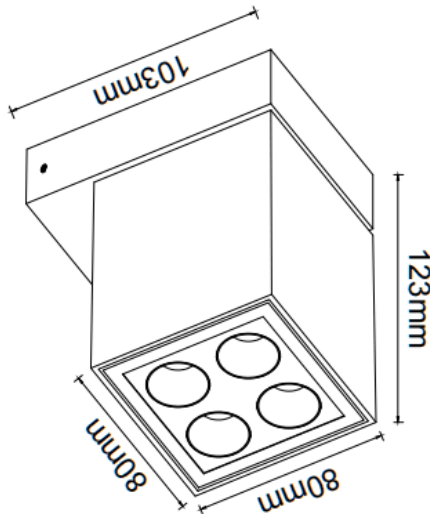

PILAR-W

Lavov wall fixture from the family PILAR-W with a power of 8W and a 15 degrees beam angle. Finished in White colour. Dimensions 123X103X78mm.. With a total lumen output of 900lm and a luminous efficiency of 90lm/W. CCT 3000K. Driver ON-OFF. Made in Die Cast Aluminium Body, Front Cover Tempered Glass. .IP65. IK06

Dimensions

Product dimensions (mm) 123X103X78mm

Scheme

Item code	86.OW26.1311.01
Product type	Outdoor
Category	Wall Light
Family	PILAR-W
Pictograms	      

Product	
Real power (W)	8
Real luminous flux (Lm)	900
Luminous efficiency (Lm/W)	90
Beam angle (°)	15
Life time (h)	50000h L80B10
IP	IP65
Colour	White
Control gear included	Yes
Control gear	ON-OFF
Light source	LED
Type of LED	SMD
Colour temperature (K)	3000
Colour consistency (SDCM)	SDCM3
CRI	90
IK	IK06