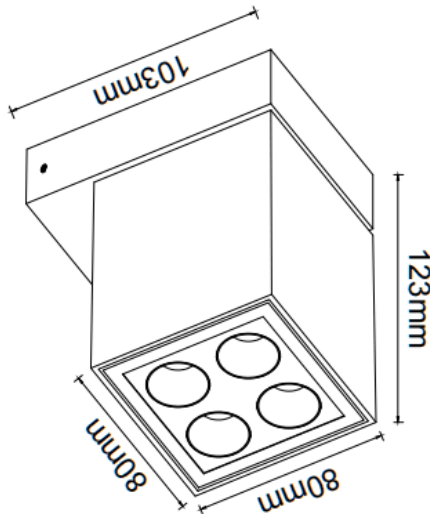

### PILAR-W

Lavov wall fixture from the family PILAR-W with a power of 8W and a 15 degrees beam angle. Finished in White colour. Dimensions 123X103X78mm.. With a total lumen output of 900lm and a luminous efficiency of 90lm/W. CCT 3000K. Driver ON-OFF. Made in Die Cast Aluminium Body, Front Cover Tempered Glass. .IP65. IK06

#### Dimensions

Product dimensions (mm) 123X103X78mm

#### Scheme

Item code	86.OW26.1311.01
Product type	Outdoor
Category	Wall Light
Family	PILAR-W
Pictograms	      

Product	
Real power (W)	8
Real luminous flux (Lm)	900
Luminous efficiency (Lm/W)	90
Beam angle (°)	15
Life time (h)	50000h L80B10
IP	IP65
Colour	White
Control gear included	Yes
Control gear	ON-OFF
Light source	LED
Type of LED	SMD
Colour temperature (K)	3000
Colour consistency (SDCM)	SDCM3
CRI	90
IK	IK06