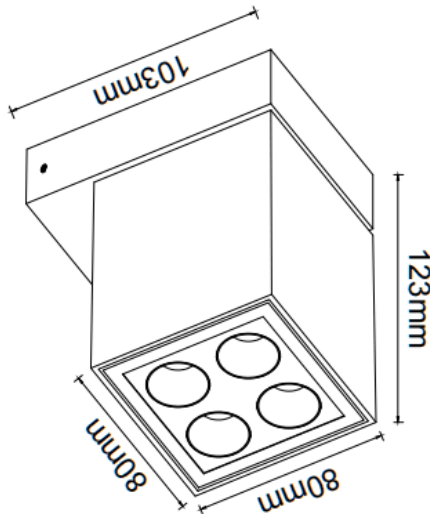

PILAR-W

Lavov wall fixture from the family PILAR-W with a power of 8W and a 15 degrees beam angle. Finished in Black colour. Dimensions 123X103X78mm.. With a total lumen output of 900lm and a luminous efficiency of 90lm/W. CCT 3000K. Driver ON-OFF. Made in Die Cast Aluminium Body, Front Cover Tempered Glass. .IP65. IK06

Dimensions

Product dimensions (mm) 123X103X78mm

Scheme

Item code	86.OW26.1311.02
Product type	Outdoor
Category	Wall Light
Family	PILAR-W
Pictograms	      

Product	
Real power (W)	8
Real luminous flux (Lm)	900
Luminous efficiency (Lm/W)	90
Beam angle (°)	15
Life time (h)	50000h L80B10
IP	IP65
Colour	Black
Control gear included	Yes
Control gear	ON-OFF
Light source	LED
Type of LED	SMD
Colour temperature (K)	3000
Colour consistency (SDCM)	SDCM3
CRI	90
IK	IK06