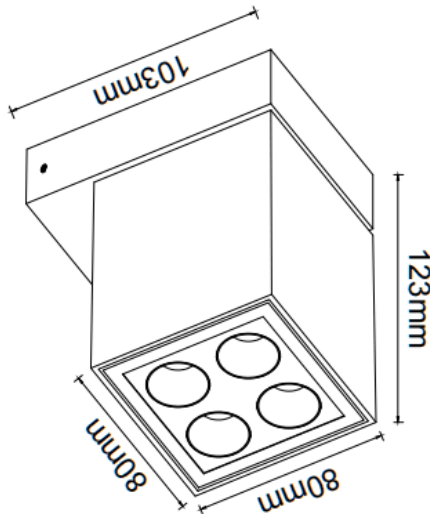

PILAR-W

Lavov wall fixture from the family PILAR-W with a power of 8W and a 24 degrees beam angle. Finished in White colour. Dimensions 123X103X78mm.. With a total lumen output of 900lm and a luminous efficiency of 90lm/W. CCT 3000K. Driver ON-OFF. Made in Die Cast Aluminium Body, Front Cover Tempered Glass. .IP65. IK06

Dimensions

Product dimensions (mm) 123X103X78mm

Scheme

Photometry

Item code	86.OW26.1321.01
Product type	Outdoor
Category	Wall Light
Family	PILAR-W
Pictograms	

Product	
Real power (W)	8
Real luminous flux (Lm)	900
Luminous efficiency (Lm/W)	90
Beam angle (°)	24
Life time (h)	50000h L80B10
IP	IP65
Colour	White
Control gear included	Yes
Control gear	ON-OFF
Light source	LED
Type of LED	SMD
Colour temperature (K)	3000
Colour consistency (SDCM)	SDCM3
CRI	90
IK	IK06