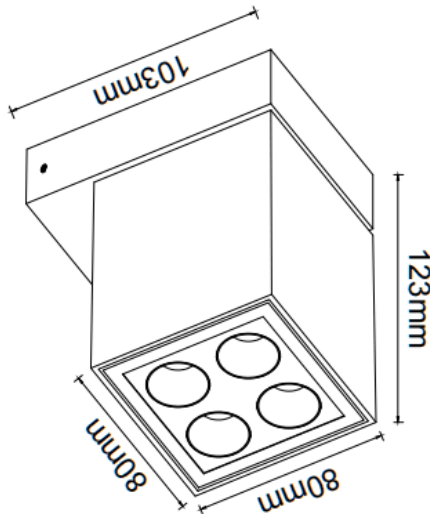

PILAR-W

Lavov wall fixture from the family PILAR-W with a power of 8W and a 24 degrees beam angle. Finished in Black colour. Dimensions 123X103X78mm.. With a total lumen output of 900lm and a luminous efficiency of 90lm/W. CCT 3000K. Driver ON-OFF. Made in Die Cast Aluminium Body, Front Cover Tempered Glass. .IP65. IK06

Dimensions

Product dimensions (mm) 123X103X78mm

Scheme

Photometry

Item code	86.OW26.1321.02
Product type	Outdoor
Category	Wall Light
Family	PILAR-W
Pictograms	

Product	
Real power (W)	8
Real luminous flux (Lm)	900
Luminous efficiency (Lm/W)	90
Beam angle (°)	24
Life time (h)	50000h L80B10
IP	IP65
Colour	Black
Control gear included	Yes
Control gear	ON-OFF
Light source	LED
Type of LED	SMD
Colour temperature (K)	3000
Colour consistency (SDCM)	SDCM3
CRI	90
IK	IK06