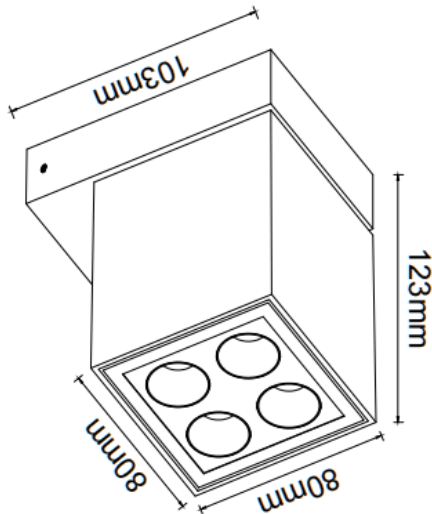

PILAR-W

Lavov wall fixture from the family PILAR-W with a power of 8W and a 45 degrees beam angle. Finished in White colour. Dimensions 123X103X78mm.. With a total lumen output of 900lm and a luminous efficiency of 90lm/W. CCT 3000K. Driver ON-OFF. Made in Die Cast Aluminium Body, Front Cover Tempered Glass. .IP65. IK06

Dimensions

Product dimensions (mm) **123X103X78mm**

Scheme

Photometry

Item code	86.OW26.1331.01
Product type	Outdoor
Category	Wall Light
Family	PILAR-W
Pictograms	

Product	
Real power (W)	8
Real luminous flux (Lm)	900
Luminous efficiency (Lm/W)	90
Beam angle (°)	45
Life time (h)	50000h L80B10
IP	IP65
Colour	White
Control gear included	Yes
Control gear	ON-OFF
Light source	LED
Type of LED	SMD
Colour temperature (K)	3000
Colour consistency (SDCM)	SDCM3
CRI	90
IK	IK06