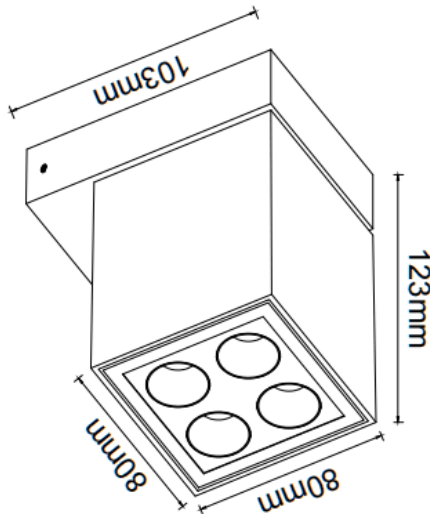

PILAR-W

Lavov wall fixture from the family PILAR-W with a power of 8W and a 45 degrees beam angle. Finished in White colour. Dimensions 123X103X78mm.. With a total lumen output of 900lm and a luminous efficiency of 90lm/W. CCT 3000K. Driver ON-OFF. Made in Die Cast Aluminium Body, Front Cover Tempered Glass. .IP65. IK06

Dimensions

Product dimensions (mm) **123X103X78mm**

Scheme

Photometry

Item code	86.OW26.1331.01
Product type	Outdoor
Category	Wall Light
Family	PILAR-W
Pictograms	

Product	
Real power (W)	8
Real luminous flux (Lm)	900
Luminous efficiency (Lm/W)	90
Beam angle (°)	45
Life time (h)	50000h L80B10
IP	IP65
Colour	White
Control gear included	Yes
Control gear	ON-OFF
Light source	LED
Type of LED	SMD
Colour temperature (K)	3000
Colour consistency (SDCM)	SDCM3
CRI	90
IK	IK06