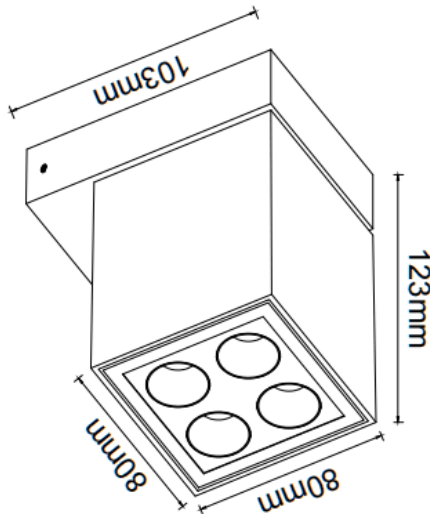

### PILAR-W

Lavov wall fixture from the family PILAR-W with a power of 8W and a 45 degrees beam angle. Finished in Black colour. Dimensions 123X103X78mm.. With a total lumen output of 900lm and a luminous efficiency of 90lm/W. CCT 3000K. Driver ON-OFF. Made in Die Cast Aluminium Body, Front Cover Tempered Glass. .IP65. IK06

### Dimensions

Product dimensions (mm) 123X103X78mm

### Photometry

Item code	86.OW26.1331.02
Product type	Outdoor
Category	Wall Light
Family	PILAR-W
Pictograms	      

Product	
Real power (W)	8
Real luminous flux (Lm)	900
Luminous efficiency (Lm/W)	90
Beam angle (°)	45
Life time (h)	50000h L80B10
IP	IP65
Colour	Black
Control gear included	Yes
Control gear	ON-OFF
Light source	LED
Type of LED	SMD
Colour temperature (K)	3000
Colour consistency (SDCM)	SDCM3
CRI	90
IK	IK06