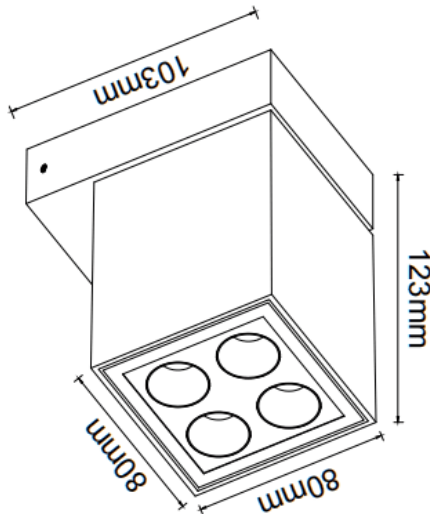

PILAR-W

Lavov wall fixture from the family PILAR-W with a power of 8W and a 36 degrees beam angle. Finished in Black colour. Dimensions 123X103X78mm.. With a total lumen output of 900lm and a luminous efficiency of 90lm/W. CCT 3000K. Driver ON-OFF. Made in Die Cast Aluminium Body, Front Cover Tempered Glass. .IP65. IK06

Dimensions

Product dimensions (mm) **123X103X78mm**

Scheme

Item code	86.OW26.1331.02
Product type	Outdoor
Category	Wall Light
Family	PILAR-W
Pictograms	

Product	
Real power (W)	8
Real luminous flux (Lm)	900
Luminous efficiency (Lm/W)	90
Beam angle (°)	36
Life time (h)	50000h L80B10
IP	IP65
Colour	Black
Control gear included	Yes
Control gear	ON-OFF
Light source	LED
Type of LED	SMD
Colour temperature (K)	3000
Colour consistency (SDCM)	SDCM<3
CRI	90
IK	IK06