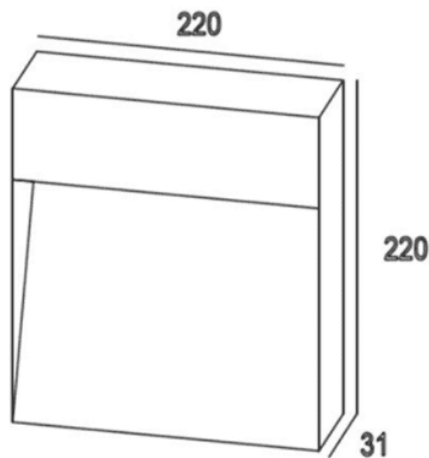

SQUARE

Lavov wall fixture from the family SQUARE with a power of 8W and a 90 degrees beam angle. Finished in Grey colour. Dimensions 220*220*31mm.. With a total lumen output of 640lm and a luminous efficiency of 80lm/W. CCT 3000K. Driver On-Off. Made in Extruded aluminium body and PC diffuser .IP65. IK08

Dimensions

Product dimensions (mm) 220*220*31mm

Scheme

Item code	86.OW26.2301.03
Product type	Outdoor
Category	Wall Light
Family	SQUARE
Pictograms	

Product	
Real power (W)	8
Real luminous flux (Lm)	640
Luminous efficiency (Lm/W)	80
Beam angle (°)	90
Life time (h)	50000h L70B10
IP	IP65
Electrical class insulation	Clas I
Colour	Grey
Control gear included	Yes
Control gear	On-Off
Power Factor	>0,9
Flicker Free	Yes
Light source	LED
Type of LED	SMD
Colour temperature (K)	3000
Colour consistency (SDCM)	5SDCM
CRI	90
IK	IK08