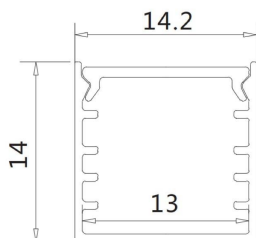

LED PROFILES-LINEAR ALUMINUM CASE

AL6063-t5, profile surface square 14,2x14, max 18w/m. 1m set

Item code 86.P006.0001.03

Product type Indoor

Category LED Strips

Family LED PROFILES-LINEAR
ALUMINUM CASE

Pictograms

Dimensions

Product dimensions (mm) 1 Meter Set

Scheme

Unit:mm