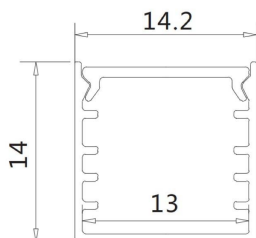

LED PROFILES-LINEAR ALUMINUM CASE

AL6063-t5, profile surface square 14,2x14, max 18w/m. 2m set

Item code 86.P006.0002.03

Product type Indoor

Category LED Strips

Family LED PROFILES-LINEAR
ALUMINUM CASE

Pictograms

Dimensions

Product dimensions (mm) 2 Meter Set

Scheme

Unit:mm