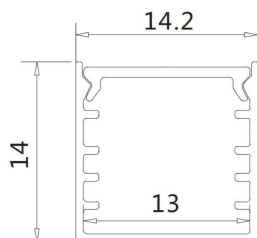

LED PROFILES-LINEAR ALUMINUM CASE

AL6063-t5, profile surface square 14,2x14, max 18w/m. 2m set

Item code 86.P006.0002.03

Product type Indoor

Category LED Strips

Family LED PROFILES-LINEAR
ALUMINUM CASE

Pictograms

Dimensions

Product dimensions (mm) 2 Meter Set

Scheme

Unit:mm