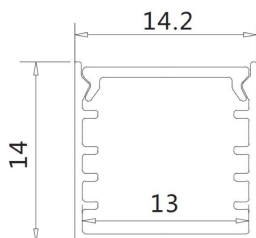

LED PROFILES-LINEAR ALUMINUM CASE

AL6063-t5, profile surface square 14,2x14, max 18w/m. 3m set

Item code 86.P006.0003.03

Product type Indoor

Category LED Strips

Family LED PROFILES-LINEAR
ALUMINUM CASE

Pictograms

Dimensions

Product dimensions (mm) 3 Meter Set

Scheme

Unit:mm