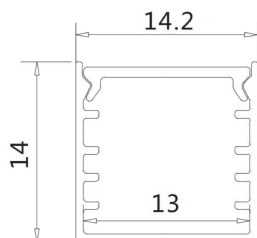

LED PROFILES-LINEAR ALUMINUM CASE

AL6063-t5, profile surface square 14,2x14, max 18w/m. 3m set

Item code 86.P006.0003.03

Product type Indoor

Category LED Strips

Family LED PROFILES-LINEAR
ALUMINUM CASE

Pictograms

Dimensions

Product dimensions (mm) 3 Meter Set

Scheme

Unit:mm