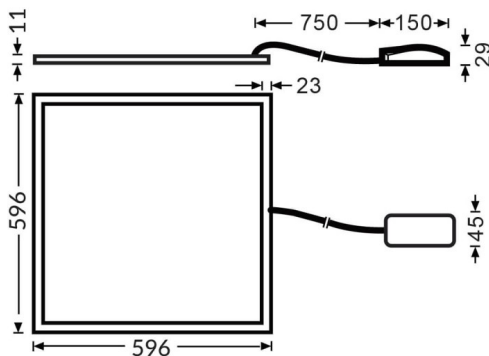

E-PANEL

Lavov recessed fixture from the family E-PANEL with a power of 35W and a beam angle of 120 degrees with a real lumen output of 4200 lm and an efficiency of 120lm/W. Driver On-Off and CCT 3000K.

Dimensions

Product dimensions (mm) **596x596x11**

Scheme

Item code	86.R001.1301.01
Product type	Indoor
Category	Recessed Fixtures
Family	E-PANEL
Subfamily	E-PANEL
Pictograms	

Product	
Real power (W)	35
Real luminous flux (Lm)	4200
Luminous efficiency (Lm/W)	120
Beam angle (°)	120
Life time (h)	50000h L80B10
IP	20 / 40
Colour	White
Chip Brand	Seoul
Control gear included	Yes
Control gear	On-Off
Light source	LED
Type of LED	SMD
Colour temperature (K)	3000
Colour consistency (SDCM)	SDCM3
CRI	80