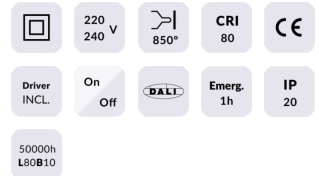

E-PANEL

Lavov recessed fixture from the family E-PANEL with a power of 35W and an optics wit UGR

Item code	86.R001.1391.01
Product type	Indoor
Category	Recessed Fixtures
Family	E-PANEL

Pictograms

Product

Real power (W)	35
Real luminous flux (Lm)	4200
Luminous efficiency (Lm/W)	120
Beam angle (°)	86.1
Life time (h)	50000h L80B10
IP	20 / 40
Colour	White
U. G. R	<19
Chip Brand	Seoul
Control gear included	Yes
Control gear	On-Off
Colour temperature (K)	3000
Colour consistency (SDCM)	SDCM<3
CRI	80

Dimensions

Product dimensions (mm) 596x596x11

Scheme