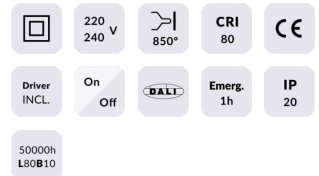

E-PANEL

Lavov recessed fixture from the family E-PANEL with a power of 35W and an optics wit UGR

Item code	86.R001.1391.01
Product type	Indoor
Category	Recessed Fixtures
Family	E-PANEL

Pictograms

Product

Real power (W)	35
Real luminous flux (Lm)	4200
Luminous efficiency (Lm/W)	120
Beam angle (°)	86.1
Life time (h)	50000h L80B10
IP	20 / 40
Colour	White
U. G. R	<19
Chip Brand	Seoul
Control gear included	Yes
Control gear	On-Off
Colour temperature (K)	3000
Colour consistency (SDCM)	SDCM<3
CRI	80

Dimensions

Product dimensions (mm) 596x596x11

Scheme