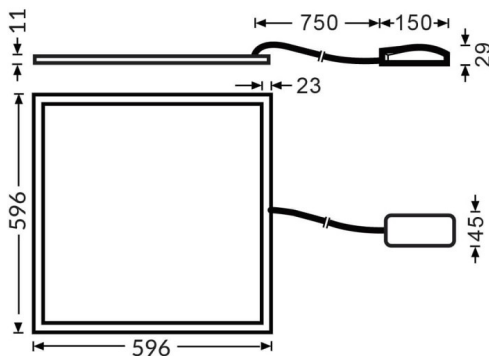

E-PANEL

Lavov recessed fixture from the family E-PANEL with a power of 35W and an optics wit UGR19with a real lumen output of 4200 lm and an efficiency of 120lm/W. Driver On-Off and CCT 3000K.

Item code	86.R001.1391.01
Product type	Indoor
Category	Recessed Fixtures
Family	E-PANEL
Pictograms	

Dimensions

Product dimensions (mm) **596x596x11**

Scheme

Product	
Real power (W)	35
Real luminous flux (Lm)	4200
Luminous efficiency (Lm/W)	120
Beam angle (°)	86.1
Life time (h)	50000h L80B10
IP	20 / 40
Colour	White
U. G. R	19
Chip Brand	Seoul
Control gear included	Yes
Control gear	On-Off
Light source	LED
Type of LED	SMD
Colour temperature (K)	3000
Colour consistency (SDCM)	SDCM3
CRI	80