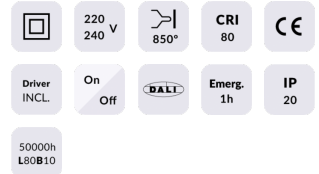

E-PANEL

Lavov recessed fixture from the family E-PANEL with a power of 35W and an optics wit UGR

Item code	86.R001.1391.01
Product type	Indoor
Category	Recessed Fixtures
Family	E-PANEL
Subfamily	E-PANEL

Pictograms

Product

Real power (W)	35
Real luminous flux (Lm)	4200
Luminous efficiency (Lm/W)	120
Beam angle (°)	86.1
Life time (h)	50000h L80B10
IP	20 / 40
Colour	White
U. G. R	<19
Chip Brand	Seoul
Control gear included	Yes
Control gear	On-Off
Colour temperature (K)	3000
Colour consistency (SDCM)	SDCM<3
CRI	80

Dimensions

Product dimensions (mm) 596x596x11

Scheme