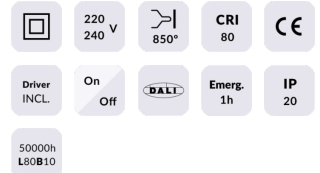

E-PANEL

Lavov recessed fixture from the family E-PANEL with a power of 35W and an optics wit UGR

Item code	86.R001.1391.01
Product type	Indoor
Category	Recessed Fixtures
Family	E-PANEL
Subfamily	E-PANEL

Pictograms

Product

Real power (W)	35
Real luminous flux (Lm)	4200
Luminous efficiency (Lm/W)	120
Beam angle (°)	86.1
Life time (h)	50000h L80B10
IP	20 / 40
Colour	White
U. G. R	<19
Chip Brand	Seoul
Control gear included	Yes
Control gear	On-Off
Colour temperature (K)	3000
Colour consistency (SDCM)	SDCM<3
CRI	80

Dimensions

Product dimensions (mm) 596x596x11

Scheme