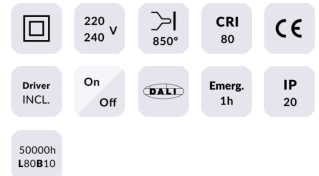

**E-PANEL**

Lavov recessed fixture from the family E-PANEL with a power of 35W and an optics wit UGR

<b>Item code</b>	<b>86.R001.1393.01</b>
<b>Product type</b>	<b>Indoor</b>
<b>Category</b>	<b>Recessed Fixtures</b>
<b>Family</b>	<b>E-PANEL</b>

**Pictograms**

**Product**

<b>Real power (W)</b>	<b>35</b>
<b>Real luminous flux (Lm)</b>	<b>4200</b>
<b>Luminous efficiency (Lm/W)</b>	<b>120</b>
<b>Beam angle (°)</b>	<b>86.1</b>
<b>Life time (h)</b>	<b>50000h L80B10</b>
<b>IP</b>	<b>20 / 40</b>
<b>Colour</b>	<b>White</b>
<b>U. G. R</b>	<b>&lt;19</b>
<b>Chip Brand</b>	<b>Seoul</b>
<b>Control gear included</b>	<b>Yes</b>
<b>Control gear</b>	<b>DALI</b>
<b>Colour temperature (K)</b>	<b>3000</b>
<b>Colour consistency (SDCM)</b>	<b>SDCM&lt;3</b>
<b>CRI</b>	<b>80</b>

**Dimensions**

**Product dimensions (mm)** 596x596x11

**Scheme**