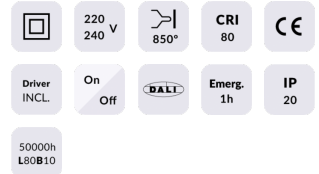

**E-PANEL**

Lavov recessed fixture from the family E-PANEL with a power of 35W and an optics wit UGR

<b>Item code</b>	<b>86.R001.1393.01</b>
<b>Product type</b>	<b>Indoor</b>
<b>Category</b>	<b>Recessed Fixtures</b>
<b>Family</b>	<b>E-PANEL</b>
<b>Subfamily</b>	<b>E-PANEL</b>

**Pictograms**

**Product**

<b>Real power (W)</b>	<b>35</b>
<b>Real luminous flux (Lm)</b>	<b>4200</b>
<b>Luminous efficiency (Lm/W)</b>	<b>120</b>
<b>Beam angle (°)</b>	<b>86.1</b>
<b>Life time (h)</b>	<b>50000h L80B10</b>
<b>IP</b>	<b>20 / 40</b>
<b>Colour</b>	<b>White</b>
<b>U. G. R</b>	<b>&lt;19</b>
<b>Chip Brand</b>	<b>Seoul</b>
<b>Control gear included</b>	<b>Yes</b>
<b>Control gear</b>	<b>DALI</b>
<b>Colour temperature (K)</b>	<b>3000</b>
<b>Colour consistency (SDCM)</b>	<b>SDCM&lt;3</b>
<b>CRI</b>	<b>80</b>

**Dimensions**

**Product dimensions (mm)** 596x596x11

**Scheme**