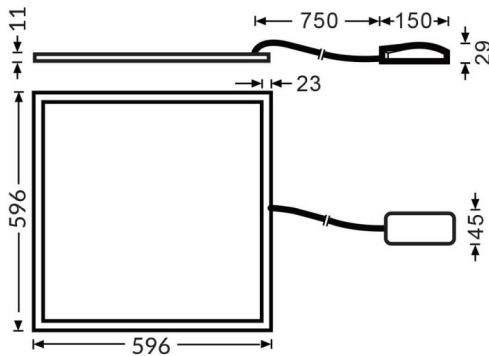

E-PANEL

Lavov recessed fixture from the family E-PANEL with a power of 35W and an optics wit UGR19with a real lumen output of 4200 lm and an efficiency of 120lm/W. Driver DALI and CCT 3000K.

Item code	86.R001.1393.01
Product type	Indoor
Category	Recessed Fixtures
Family	E-PANEL
Subfamily	E-PANEL

Pictograms

Dimensions

Product dimensions (mm) **596x596x11**

Scheme

Product	
Real power (W)	35
Real luminous flux (Lm)	4200
Luminous efficiency (Lm/W)	120
Beam angle (°)	86.1
Life time (h)	50000h L80B10
IP	20 / 40
Colour	White
U. G. R	19
Chip Brand	Seoul
Control gear included	Yes
Control gear	DALI
Light source	LED
Type of LED	SMD
Colour temperature (K)	3000
Colour consistency (SDCM)	SDCM3
CRI	80