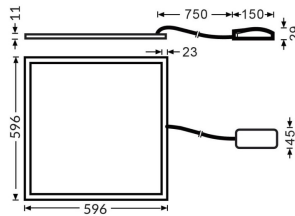

E-PANEL

Lavov recessed fixture from the family E-PANEL with a power of 35W and a beam angle of 120 degrees with a real lumen output of 4200 lm and an efficiency of 120lm/W. Driver On-Off and CCT 4000K.

Item code	86.R001.1401.01
Product type	Indoor
Category	Recessed Fixtures
Family	E-PANEL

Pictograms

- 220-240 V
- 850°
- CRI 80
- CE
- Driver INCL.
- On Off
- DALI
- Emerg. 1h
- IP 20
- 50000h L80B10

Dimensions

Product dimensions (mm) 596x596x11

Scheme

Product	
Real power (W)	35
Real luminous flux (Lm)	4200
Luminous efficiency (Lm/W)	120
Beam angle (°)	120
Life time (h)	50000h L80B10
IP	20 / 40
Colour	White
Chip Brand	Seoul
Control gear included	Yes
Control gear	On-Off
Colour temperature (K)	4000
Colour consistency (SDCM)	SDCM<3
CRI	80