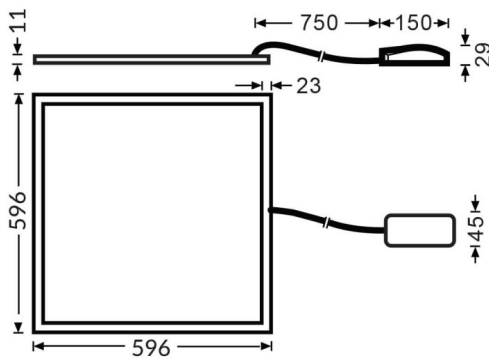

E-PANEL

Lavov recessed fixture from the family E-PANEL with a power of 35W and a beam angle of 120 degrees with a real lumen output of 4200 lm and an efficiency of 120lm/W. Driver On-Off and CCT 4000K.

Dimensions

Product dimensions (mm) **596x596x11**

Scheme

Item code	86.R001.1401.01
Product type	Indoor
Category	Recessed Fixtures
Family	E-PANEL
Subfamily	E-PANEL
Pictograms	

Product	
Real power (W)	35
Real luminous flux (Lm)	4200
Luminous efficiency (Lm/W)	120
Beam angle (°)	120
Life time (h)	50000h L80B10
IP	20 / 40
Colour	White
Chip Brand	Seoul
Control gear included	Yes
Control gear	On-Off
Light source	LED
Type of LED	SMD
Colour temperature (K)	4000
Colour consistency (SDCM)	SDCM3
CRI	80