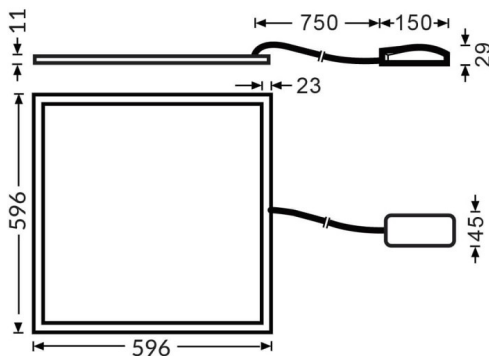

E-PANEL

Lavov recessed fixture from the family E-PANEL with a power of 35W and an optics wit UGR19with a real lumen output of 4200 lm and an efficiency of 120lm/W. Driver On-Off and CCT 4000K.

Item code	86.R001.1491.01
Product type	Indoor
Category	Recessed Fixtures
Family	E-PANEL
Pictograms	

Dimensions

Product dimensions (mm) **596x596x11**

Scheme

Product	
Real power (W)	35
Real luminous flux (Lm)	4200
Luminous efficiency (Lm/W)	120
Beam angle (°)	86.1
Life time (h)	50000h L80B10
IP	20 / 40
Colour	White
U. G. R	19
Chip Brand	Seoul
Control gear included	Yes
Control gear	On-Off
Light source	LED
Type of LED	SMD
Colour temperature (K)	4000
Colour consistency (SDCM)	SDCM3
CRI	80