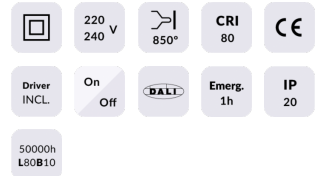

E-PANEL

Lavov recessed fixture from the family E-PANEL with a power of 35W and an optics wit UGR

Item code	86.R001.1491.01
Product type	Indoor
Category	Recessed Fixtures
Family	E-PANEL

Pictograms

Product

Real power (W)	35
Real luminous flux (Lm)	4200
Luminous efficiency (Lm/W)	120
Beam angle (°)	86.1
Life time (h)	50000h L80B10
IP	20 / 40
Colour	White
U. G. R	<19
Chip Brand	Seoul
Control gear included	Yes
Control gear	On-Off
Colour temperature (K)	4000
Colour consistency (SDCM)	SDCM<3
CRI	80

Dimensions

Product dimensions (mm) 596x596x11

Scheme