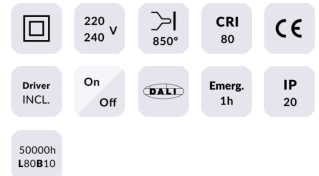

E-PANEL

Lavov recessed fixture from the family E-PANEL with a power of 35W and an optics wit UGR

Item code	86.R001.1491.01
Product type	Indoor
Category	Recessed Fixtures
Family	E-PANEL

Pictograms

Product

Real power (W)	35
Real luminous flux (Lm)	4200
Luminous efficiency (Lm/W)	120
Beam angle (°)	86.1
Life time (h)	50000h L80B10
IP	20 / 40
Colour	White
U. G. R	<19
Chip Brand	Seoul
Control gear included	Yes
Control gear	On-Off
Colour temperature (K)	4000
Colour consistency (SDCM)	SDCM<3
CRI	80

Dimensions

Product dimensions (mm) 596x596x11

Scheme