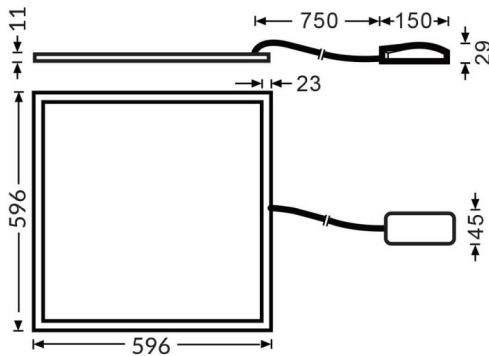

E-PANEL

Lavov recessed fixture from the family E-PANEL with a power of 35W and an optics wit UGR19with a real lumen output of 4200 lm and an efficiency of 120lm/W. Driver On-Off and CCT 4000K.

Item code	86.R001.1491.01
Product type	Indoor
Category	Recessed Fixtures
Family	E-PANEL
Subfamily	E-PANEL

Pictograms

Dimensions

Product dimensions (mm) **596x596x11**

Scheme

Product	
Real power (W)	35
Real luminous flux (Lm)	4200
Luminous efficiency (Lm/W)	120
Beam angle (°)	86.1
Life time (h)	50000h L80B10
IP	20 / 40
Colour	White
U. G. R	19
Chip Brand	Seoul
Control gear included	Yes
Control gear	On-Off
Light source	LED
Type of LED	SMD
Colour temperature (K)	4000
Colour consistency (SDCM)	SDCM3
CRI	80