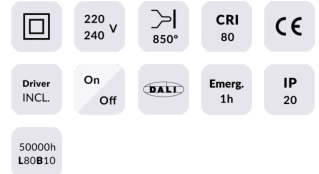

E-PANEL

Lavov recessed fixture from the family E-PANEL with a power of 35W and an optics wit UGR

Item code	86.R001.1491.01
Product type	Indoor
Category	Recessed Fixtures
Family	E-PANEL
Subfamily	E-PANEL

Pictograms

Product

Real power (W)	35
Real luminous flux (Lm)	4200
Luminous efficiency (Lm/W)	120
Beam angle (°)	86.1
Life time (h)	50000h L80B10
IP	20 / 40
Colour	White
U. G. R	<19
Chip Brand	Seoul
Control gear included	Yes
Control gear	On-Off
Colour temperature (K)	4000
Colour consistency (SDCM)	SDCM<3
CRI	80

Dimensions

Product dimensions (mm) 596x596x11

Scheme