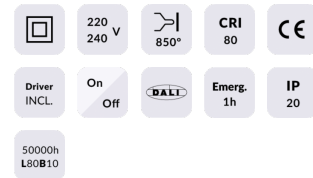

E-PANEL

Lavov recessed fixture from the family E-PANEL with a power of 35W and an optics wit UGR19with a real lumen output of 4200 lm and an efficiency of 120lm/W. Driver On-Off and CCT 4000K.

Item code	86.R001.1491.01
Product type	Indoor
Category	Recessed Fixtures
Family	E-PANEL
Subfamily	E-PANEL

Pictograms

Dimensions

Product dimensions (mm) **596x596x11**

Scheme

Product	
Real power (W)	35
Real luminous flux (Lm)	4200
Luminous efficiency (Lm/W)	120
Beam angle (°)	86.1
Life time (h)	50000h L80B10
IP	20 / 40
Colour	White
U. G. R	19
Chip Brand	Seoul
Control gear included	Yes
Control gear	On-Off
Light source	LED
Type of LED	SMD
Colour temperature (K)	4000
Colour consistency (SDCM)	SDCM3
CRI	80