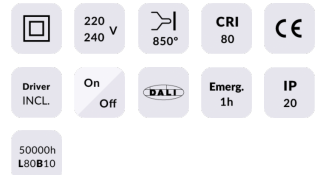

E-PANEL

Lavov recessed fixture from the family E-PANEL with a power of 35W and an optics wit UGR

Item code	86.R001.1491.01
Product type	Indoor
Category	Recessed Fixtures
Family	E-PANEL
Subfamily	E-PANEL

Pictograms

Product	
Real power (W)	35
Real luminous flux (Lm)	4200
Luminous efficiency (Lm/W)	120
Beam angle (°)	86.1
Life time (h)	50000h L80B10
IP	20 / 40
Colour	White
U. G. R	<19
Chip Brand	Seoul
Control gear included	Yes
Control gear	On-Off
Colour temperature (K)	4000
Colour consistency (SDCM)	SDCM<3
CRI	80

Dimensions

Product dimensions (mm) 596x596x11

Scheme