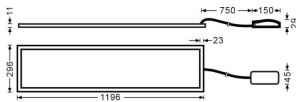

E-PANEL

Lavov recessed fixture from the family E-PANEL with a power of 35W and a beam angle of 120 degrees with a real lumen output of 3850 lm and an efficiency of 110lm/W. Driver On-Off and CCT 3000K.

Item code	86.R001.2301.01
Product type	Indoor
Category	Recessed Fixtures
Family	E-PANEL
Subfamily	E-PANEL

Pictograms

Dimensions

Product dimensions (mm) 1196x296x11

Scheme

Product

Real power (W)	35
Real luminous flux (Lm)	3850
Luminous efficiency (Lm/W)	110
Beam angle (°)	120
Life time (h)	50000h L80B10
IP	20 / 40
Colour	White
Chip Brand	Seoul
Control gear included	Yes
Control gear	On-Off
Colour temperature (K)	3000
Colour consistency (SDCM)	SDCM<3
CRI	80