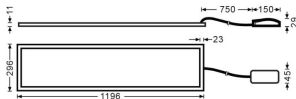

E-PANEL

Lavov recessed fixture from the family E-PANEL with a power of 35W and a beam angle of 120 degrees with a real lumen output of 3850 lm and an efficiency of 110lm/W. Driver On-Off and CCT 3000K.

Item code	86.R001.2301.01
Product type	Indoor
Category	Recessed Fixtures
Family	E-PANEL
Subfamily	E-PANEL

Pictograms

Dimensions

Product dimensions (mm) 1196x296x11

Scheme

Product

Real power (W)	35
Real luminous flux (Lm)	3850
Luminous efficiency (Lm/W)	110
Beam angle (°)	120
Life time (h)	50000h L80B10
IP	20 / 40
Colour	White
Chip Brand	Seoul
Control gear included	Yes
Control gear	On-Off
Colour temperature (K)	3000
Colour consistency (SDCM)	SDCM<3
CRI	80