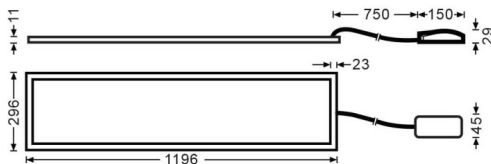

**E-PANEL**

Lavov recessed fixture from the family E-PANEL with a power of 35W and an optics with UGR19 with a real lumen output of 3850 lm and an efficiency of 110lm/W. Driver On-Off and CCT 3000K.

<b>Item code</b>	<b>86.R001.2391.01</b>
<b>Product type</b>	<b>Indoor</b>
<b>Category</b>	<b>Recessed Fixtures</b>
<b>Family</b>	<b>E-PANEL</b>

**Pictograms**

**Dimensions**

**Product dimensions (mm)**      **1196x296x11**

**Scheme**

<b>Product</b>	
<b>Real power (W)</b>	<b>35</b>
<b>Real luminous flux (Lm)</b>	<b>3850</b>
<b>Luminous efficiency (Lm/W)</b>	<b>110</b>
<b>Beam angle (°)</b>	<b>86.1</b>
<b>Life time (h)</b>	<b>50000h L80B10</b>
<b>IP</b>	<b>20 / 40</b>
<b>Colour</b>	<b>White</b>
<b>U. G. R</b>	<b>19</b>
<b>Chip Brand</b>	<b>Seoul</b>
<b>Control gear included</b>	<b>Yes</b>
<b>Control gear</b>	<b>On-Off</b>
<b>Light source</b>	<b>LED</b>
<b>Type of LED</b>	<b>SMD</b>
<b>Colour temperature (K)</b>	<b>3000</b>
<b>Colour consistency (SDCM)</b>	<b>SDCM3</b>
<b>CRI</b>	<b>80</b>