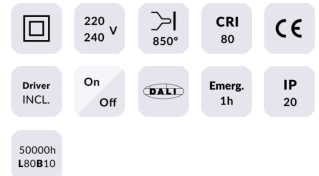

**E-PANEL**

Lavov recessed fixture from the family E-PANEL with a power of 35W and an optics with UGR

<b>Item code</b>	<b>86.R001.2391.01</b>
<b>Product type</b>	<b>Indoor</b>
<b>Category</b>	<b>Recessed Fixtures</b>
<b>Family</b>	<b>E-PANEL</b>

**Pictograms**

**Product**

<b>Real power (W)</b>	<b>35</b>
<b>Real luminous flux (Lm)</b>	<b>3850</b>
<b>Luminous efficiency (Lm/W)</b>	<b>110</b>
<b>Beam angle (°)</b>	<b>86.1</b>
<b>Life time (h)</b>	<b>50000h L80B10</b>
<b>IP</b>	<b>20 / 40</b>
<b>Colour</b>	<b>White</b>
<b>U. G. R</b>	<b>&lt;19</b>
<b>Chip Brand</b>	<b>Seoul</b>
<b>Control gear included</b>	<b>Yes</b>
<b>Control gear</b>	<b>On-Off</b>
<b>Colour temperature (K)</b>	<b>3000</b>
<b>Colour consistency (SDCM)</b>	<b>SDCM&lt;3</b>
<b>CRI</b>	<b>80</b>

**Dimensions**

**Product dimensions (mm)** 1196x296x11

**Scheme**