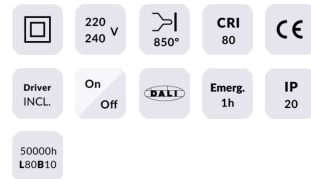

**E-PANEL**

Lavov recessed fixture from the family E-PANEL with a power of 35W and an optics with UGR19 with a real lumen output of 3850 lm and an efficiency of 110lm/W. Driver On-Off and CCT 3000K.

<b>Item code</b>	<b>86.R001.2391.01</b>
<b>Product type</b>	<b>Indoor</b>
<b>Category</b>	<b>Recessed Fixtures</b>
<b>Family</b>	<b>E-PANEL</b>

**Pictograms**

**Dimensions**

**Product dimensions (mm)**      **1196x296x11**

**Scheme**

<b>Product</b>	
<b>Real power (W)</b>	<b>35</b>
<b>Real luminous flux (Lm)</b>	<b>3850</b>
<b>Luminous efficiency (Lm/W)</b>	<b>110</b>
<b>Beam angle (°)</b>	<b>86.1</b>
<b>Life time (h)</b>	<b>50000h L80B10</b>
<b>IP</b>	<b>20 / 40</b>
<b>Colour</b>	<b>White</b>
<b>U. G. R</b>	<b>19</b>
<b>Chip Brand</b>	<b>Seoul</b>
<b>Control gear included</b>	<b>Yes</b>
<b>Control gear</b>	<b>On-Off</b>
<b>Light source</b>	<b>LED</b>
<b>Type of LED</b>	<b>SMD</b>
<b>Colour temperature (K)</b>	<b>3000</b>
<b>Colour consistency (SDCM)</b>	<b>SDCM3</b>
<b>CRI</b>	<b>80</b>