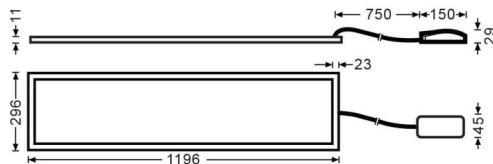

E-PANEL

Lavov recessed fixture from the family E-PANEL with a power of 35W and an optics with UGR19 with a real lumen output of 3850 lm and an efficiency of 110lm/W. Driver On-Off and CCT 3000K.

Item code	86.R001.2391.01
Product type	Indoor
Category	Recessed Fixtures
Family	E-PANEL
Subfamily	E-PANEL

Pictograms

Dimensions

Product dimensions (mm) **1196x296x11**

Scheme

Product	
Real power (W)	35
Real luminous flux (Lm)	3850
Luminous efficiency (Lm/W)	110
Beam angle (°)	86.1
Life time (h)	50000h L80B10
IP	20 / 40
Colour	White
U. G. R	19
Chip Brand	Seoul
Control gear included	Yes
Control gear	On-Off
Light source	LED
Type of LED	SMD
Colour temperature (K)	3000
Colour consistency (SDCM)	SDCM3
CRI	80