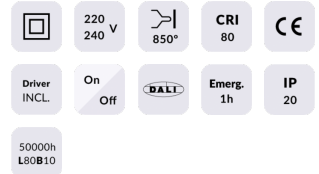

E-PANEL

Lavov recessed fixture from the family E-PANEL with a power of 35W and an optics with UGR

Item code	86.R001.2391.01
Product type	Indoor
Category	Recessed Fixtures
Family	E-PANEL
Subfamily	E-PANEL

Pictograms

Product

Real power (W)	35
Real luminous flux (Lm)	3850
Luminous efficiency (Lm/W)	110
Beam angle (°)	86.1
Life time (h)	50000h L80B10
IP	20 / 40
Colour	White
U. G. R	<19
Chip Brand	Seoul
Control gear included	Yes
Control gear	On-Off
Colour temperature (K)	3000
Colour consistency (SDCM)	SDCM<3
CRI	80

Dimensions

Product dimensions (mm) 1196x296x11

Scheme