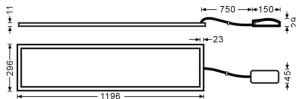

E-PANEL

Lavov recessed fixture from the family E-PANEL with a power of 35W and a beam angle of 120 degrees with a real lumen output of 3850 lm and an efficiency of 110lm/W. Driver On-Off and CCT 4000K.

Item code	86.R001.2401.01
Product type	Indoor
Category	Recessed Fixtures
Family	E-PANEL

Pictograms

- 220/240 V
- 850°
- CRI 80
- CE
- Driver INCL.
- On Off
- DALI
- Emerg. 1h
- IP 20
- 50000h L80B10

Dimensions

Product dimensions (mm) 1196x296x11

Scheme

Product	
Real power (W)	35
Real luminous flux (Lm)	3850
Luminous efficiency (Lm/W)	110
Beam angle (°)	120
Life time (h)	50000h L80B10
IP	20 / 40
Colour	White
Chip Brand	Seoul
Control gear included	Yes
Control gear	On-Off
Colour temperature (K)	4000
Colour consistency (SDCM)	SDCM<3
CRI	80