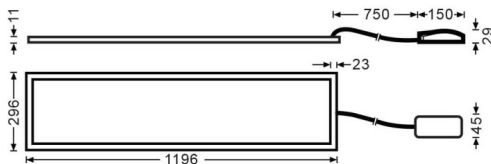

E-PANEL

Lavov recessed fixture from the family E-PANEL with a power of 35W and a beam angle of 120 degrees with a real lumen output of 3850 lm and an efficiency of 110lm/W. Driver On-Off and CCT 4000K.

Item code	86.R001.2401.01
Product type	Indoor
Category	Recessed Fixtures
Family	E-PANEL
Subfamily	E-PANEL

Pictograms

Dimensions

Product dimensions (mm) **1196x296x11**

Scheme

Product

Real power (W)	35
Real luminous flux (Lm)	3850
Luminous efficiency (Lm/W)	110
Beam angle (°)	120
Life time (h)	50000h L80B10
IP	20 / 40
Colour	White
Chip Brand	Seoul
Control gear included	Yes
Control gear	On-Off
Light source	LED
Type of LED	SMD
Colour temperature (K)	4000
Colour consistency (SDCM)	SDCM3
CRI	80