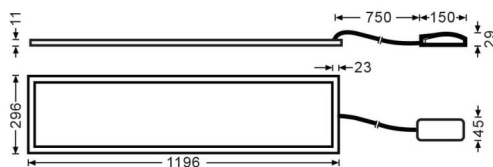

E-PANEL

Lavov recessed fixture from the family E-PANEL with a power of 35W and an optics with UGR19 with a real lumen output of 3850 lm and an efficiency of 110lm/W. Driver On-Off and CCT 4000K.

Item code	86.R001.2491.01
Product type	Indoor
Category	Recessed Fixtures
Family	E-PANEL

Pictograms

Dimensions

Product dimensions (mm) **1196x296x11**

Scheme

Product	
Real power (W)	35
Real luminous flux (Lm)	3850
Luminous efficiency (Lm/W)	110
Beam angle (°)	86.1
Life time (h)	50000h L80B10
IP	20 / 40
Colour	White
U. G. R	19
Chip Brand	Seoul
Control gear included	Yes
Control gear	On-Off
Light source	LED
Type of LED	SMD
Colour temperature (K)	4000
Colour consistency (SDCM)	SDCM3
CRI	80