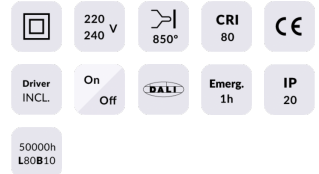

E-PANEL

Lavov recessed fixture from the family E-PANEL with a power of 35W and an optics with UGR

Item code	86.R001.2491.01
Product type	Indoor
Category	Recessed Fixtures
Family	E-PANEL
Subfamily	E-PANEL

Pictograms

Product

Real power (W)	35
Real luminous flux (Lm)	3850
Luminous efficiency (Lm/W)	110
Beam angle (°)	86.1
Life time (h)	50000h L80B10
IP	20 / 40
Colour	White
U. G. R	<19
Chip Brand	Seoul
Control gear included	Yes
Control gear	On-Off
Colour temperature (K)	4000
Colour consistency (SDCM)	SDCM<3
CRI	80

Dimensions

Product dimensions (mm) 1196x296x11

Scheme