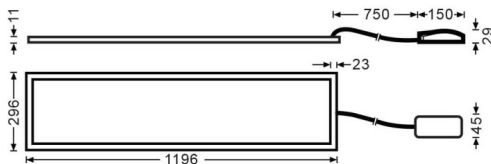

E-PANEL

Lavov recessed fixture from the family E-PANEL with a power of 35W and an optics with UGR19 with a real lumen output of 3850 lm and an efficiency of 110lm/W. Driver On-Off and CCT 4000K.

Item code	86.R001.2491.01
Product type	Indoor
Category	Recessed Fixtures
Family	E-PANEL
Subfamily	E-PANEL

Pictograms

Dimensions

Product dimensions (mm) **1196x296x11**

Scheme

Product	
Real power (W)	35
Real luminous flux (Lm)	3850
Luminous efficiency (Lm/W)	110
Beam angle (°)	86.1
Life time (h)	50000h L80B10
IP	20 / 40
Colour	White
U. G. R	19
Chip Brand	Seoul
Control gear included	Yes
Control gear	On-Off
Light source	LED
Type of LED	SMD
Colour temperature (K)	4000
Colour consistency (SDCM)	SDCM3
CRI	80