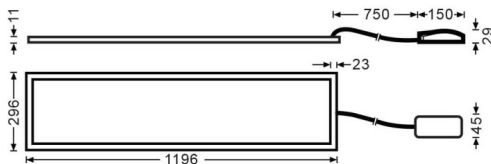

E-PANEL

Lavov recessed fixture from the family E-PANEL with a power of 35W and an optics with UGR19 with a real lumen output of 3850 lm and an efficiency of 110lm/W. Driver DALI and CCT 4000K.

Item code	86.R001.2493.01
Product type	Indoor
Category	Recessed Fixtures
Family	E-PANEL

Pictograms

Dimensions

Product dimensions (mm) **1196x296x11**

Scheme

Product

Real power (W)	35
Real luminous flux (Lm)	3850
Luminous efficiency (Lm/W)	110
Beam angle (°)	86.1
Life time (h)	50000h L80B10
IP	20 / 40
Colour	White
U. G. R	19
Chip Brand	Seoul
Control gear included	Yes
Control gear	DALI
Light source	LED
Type of LED	SMD
Colour temperature (K)	4000
Colour consistency (SDCM)	SDCM3
CRI	80