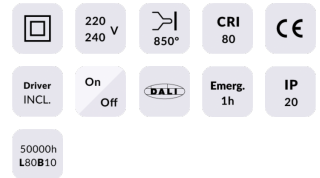

E-PANEL

Lavov recessed fixture from the family E-PANEL with a power of 55W and a beam angle of 120 degrees with a real lumen output of 6160 lm and an efficiency of 112lm/W. Driver On-Off and CCT 3000K.

Item code	86.R001.3301.01
Product type	Indoor
Category	Recessed Fixtures
Family	E-PANEL

Pictograms

Dimensions

Product dimensions (mm) 1196x296x11

Scheme

Product

Real power (W)	55
Real luminous flux (Lm)	6160
Luminous efficiency (Lm/W)	112
Beam angle (°)	120
Life time (h)	50000h L80B10
IP	20 / 40
Colour	White
Chip Brand	Seoul
Control gear included	Yes
Control gear	On-Off
Colour temperature (K)	3000
Colour consistency (SDCM)	SDCM<3
CRI	80