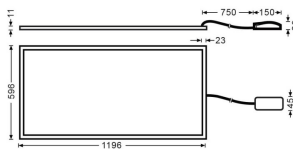

E-PANEL

Lavov recessed fixture from the family E-PANEL with a power of 55W and a beam angle of 120 degrees with a real lumen output of 6160 lm and an efficiency of 112lm/W. Driver On-Off and CCT 3000K.

Item code	86.R001.3301.01
Product type	Indoor
Category	Recessed Fixtures
Family	E-PANEL

Pictograms

Dimensions

Product dimensions (mm) 1196x296x11

Scheme

Product

Real power (W)	55
Real luminous flux (Lm)	6160
Luminous efficiency (Lm/W)	112
Beam angle (°)	120
Life time (h)	50000h L80B10
IP	20 / 40
Colour	White
Chip Brand	Seoul
Control gear included	Yes
Control gear	On-Off
Colour temperature (K)	3000
Colour consistency (SDCM)	SDCM<3
CRI	80