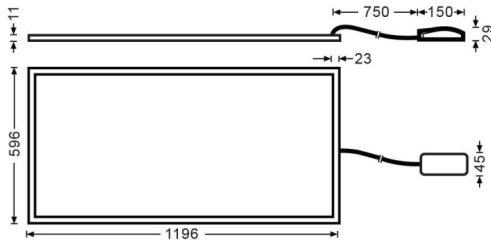

E-PANEL

Lavov recessed fixture from the family E-PANEL with a power of 55W and a beam angle of 120 degrees with a real lumen output of 6160 lm and an efficiency of 112lm/W. Driver On-Off and CCT 3000K.

Item code	86.R001.3301.01
Product type	Indoor
Category	Recessed Fixtures
Family	E-PANEL

Pictograms

Dimensions

Product dimensions (mm) **1196x296x11**

Scheme

Product	
Real power (W)	55
Real luminous flux (Lm)	6160
Luminous efficiency (Lm/W)	112
Beam angle (°)	120
Life time (h)	50000h L80B10
IP	20 / 40
Colour	White
Chip Brand	Seoul
Control gear included	Yes
Control gear	On-Off
Light source	LED
Type of LED	SMD
Colour temperature (K)	3000
Colour consistency (SDCM)	SDCM3
CRI	80