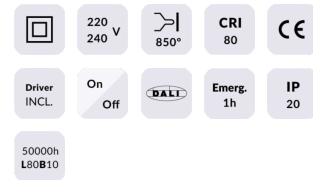

E-PANEL

Lavov recessed fixture from the family E-PANEL with a power of 55W and a beam angle of 120 degrees with a real lumen output of 6160 lm and an efficiency of 112lm/W. Driver On-Off and CCT 3000K.

Item code	86.R001.3301.01
Product type	Indoor
Category	Recessed Fixtures
Family	E-PANEL

Pictograms

Dimensions

Product dimensions (mm) **1196x296x11**

Scheme

Product	
Real power (W)	55
Real luminous flux (Lm)	6160
Luminous efficiency (Lm/W)	112
Beam angle (°)	120
Life time (h)	50000h L80B10
IP	20 / 40
Colour	White
Chip Brand	Seoul
Control gear included	Yes
Control gear	On-Off
Light source	LED
Type of LED	SMD
Colour temperature (K)	3000
Colour consistency (SDCM)	SDCM3
CRI	80