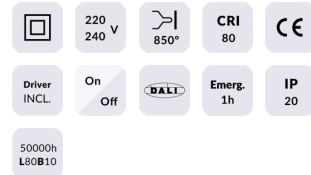

Pictograms

Dimensions

Product dimensions (mm) **1196x296x11**