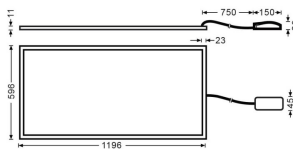

E-PANEL

Lavov recessed fixture from the family E-PANEL with a power of 55W and a beam angle of 120 degrees with a real lumen output of 6160 lm and an efficiency of 112lm/W. Driver On-Off and CCT 3000K.

Item code	86.R001.3301.01
Product type	Indoor
Category	Recessed Fixtures
Family	E-PANEL
Subfamily	E-PANEL

Pictograms

Dimensions

Product dimensions (mm) 1196x296x11

Scheme

Product

Real power (W)	55
Real luminous flux (Lm)	6160
Luminous efficiency (Lm/W)	112
Beam angle (°)	120
Life time (h)	50000h L80B10
IP	20 / 40
Colour	White
Chip Brand	Seoul
Control gear included	Yes
Control gear	On-Off
Colour temperature (K)	3000
Colour consistency (SDCM)	SDCM<3
CRI	80