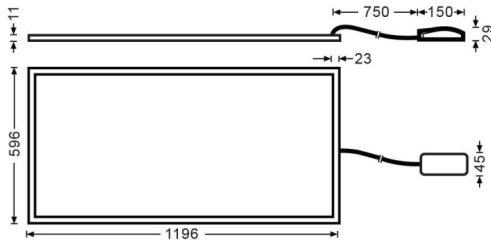

**E-PANEL**

Lavov recessed fixture from the family E-PANEL with a power of 55W and a beam angle of 120 degrees with a real lumen output of 6160 lm and an efficiency of 112lm/W. Driver On-Off and CCT 3000K.

<b>Item code</b>	<b>86.R001.3301.01</b>
<b>Product type</b>	<b>Indoor</b>
<b>Category</b>	<b>Recessed Fixtures</b>
<b>Family</b>	<b>E-PANEL</b>
<b>Subfamily</b>	<b>E-PANEL</b>

**Pictograms**

**Dimensions**

**Product dimensions (mm)** **1196x296x11**

**Scheme**

**Product**

<b>Real power (W)</b>	<b>55</b>
<b>Real luminous flux (Lm)</b>	<b>6160</b>
<b>Luminous efficiency (Lm/W)</b>	<b>112</b>
<b>Beam angle (°)</b>	<b>120</b>
<b>Life time (h)</b>	<b>50000h L80B10</b>
<b>IP</b>	<b>20 / 40</b>
<b>Colour</b>	<b>White</b>
<b>Chip Brand</b>	<b>Seoul</b>
<b>Control gear included</b>	<b>Yes</b>
<b>Control gear</b>	<b>On-Off</b>
<b>Light source</b>	<b>LED</b>
<b>Type of LED</b>	<b>SMD</b>
<b>Colour temperature (K)</b>	<b>3000</b>
<b>Colour consistency (SDCM)</b>	<b>SDCM3</b>
<b>CRI</b>	<b>80</b>