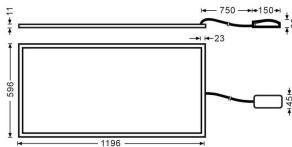

E-PANEL

Lavov recessed fixture from the family E-PANEL with a power of 55W and a beam angle of 120 degrees with a real lumen output of 6160 lm and an efficiency of 112lm/W. Driver DALI and CCT 3000K.

Item code	86.R001.3303.01
Product type	Indoor
Category	Recessed Fixtures
Family	E-PANEL

Pictograms

Dimensions

Product dimensions (mm) 1196x296x11

Scheme

Product	
Real power (W)	55
Real luminous flux (Lm)	6160
Luminous efficiency (Lm/W)	112
Beam angle (°)	120
Life time (h)	50000h L80B10
IP	20 / 40
Colour	White
Chip Brand	Seoul
Control gear included	Yes
Control gear	DALI
Colour temperature (K)	3000
Colour consistency (SDCM)	SDCM<3
CRI	80