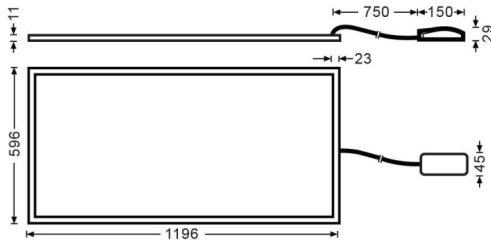

E-PANEL

Lavov recessed fixture from the family E-PANEL with a power of 55W and a beam angle of 120 degrees with a real lumen output of 6160 lm and an efficiency of 112lm/W. Driver DALI and CCT 3000K.

Item code	86.R001.3303.01
Product type	Indoor
Category	Recessed Fixtures
Family	E-PANEL

Pictograms

Dimensions

Product dimensions (mm) **1196x296x11**

Scheme

Product

Real power (W)	55
Real luminous flux (Lm)	6160
Luminous efficiency (Lm/W)	112
Beam angle (°)	120
Life time (h)	50000h L80B10
IP	20 / 40
Colour	White
Chip Brand	Seoul
Control gear included	Yes
Control gear	DALI
Light source	LED
Type of LED	SMD
Colour temperature (K)	3000
Colour consistency (SDCM)	SDCM3
CRI	80