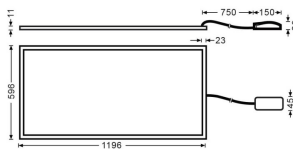

E-PANEL

Lavov recessed fixture from the family E-PANEL with a power of 55W and a beam angle of 120 degrees with a real lumen output of 6160 lm and an efficiency of 112lm/W. Driver DALI and CCT 3000K.

Item code	86.R001.3303.01
Product type	Indoor
Category	Recessed Fixtures
Family	E-PANEL
Subfamily	E-PANEL

Pictograms

Dimensions

Product dimensions (mm) 1196x296x11

Scheme

Product

Real power (W)	55
Real luminous flux (Lm)	6160
Luminous efficiency (Lm/W)	112
Beam angle (°)	120
Life time (h)	50000h L80B10
IP	20 / 40
Colour	White
Chip Brand	Seoul
Control gear included	Yes
Control gear	DALI
Colour temperature (K)	3000
Colour consistency (SDCM)	SDCM<3
CRI	80